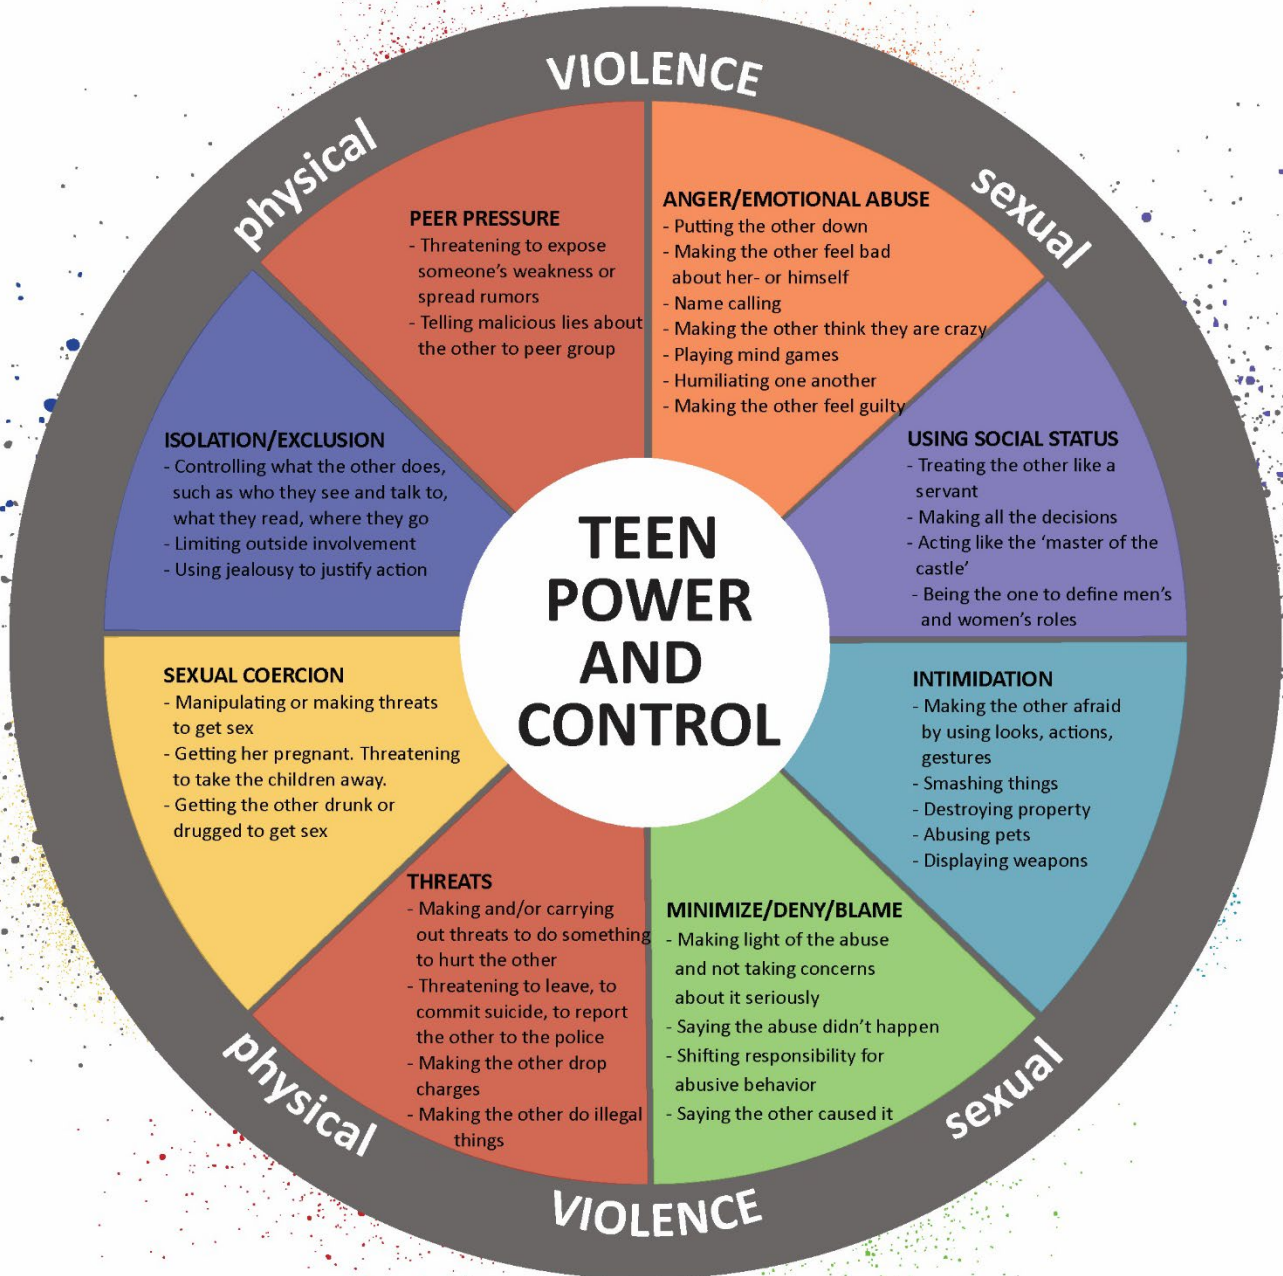

Teen Equality Wheel

Adapted from the Domestic Abuse Intervention in Duluth, Minnesota

Teen Power & Control Wheel

Adapted from the Domestic Abuse Intervention in Duluth, Minnesota