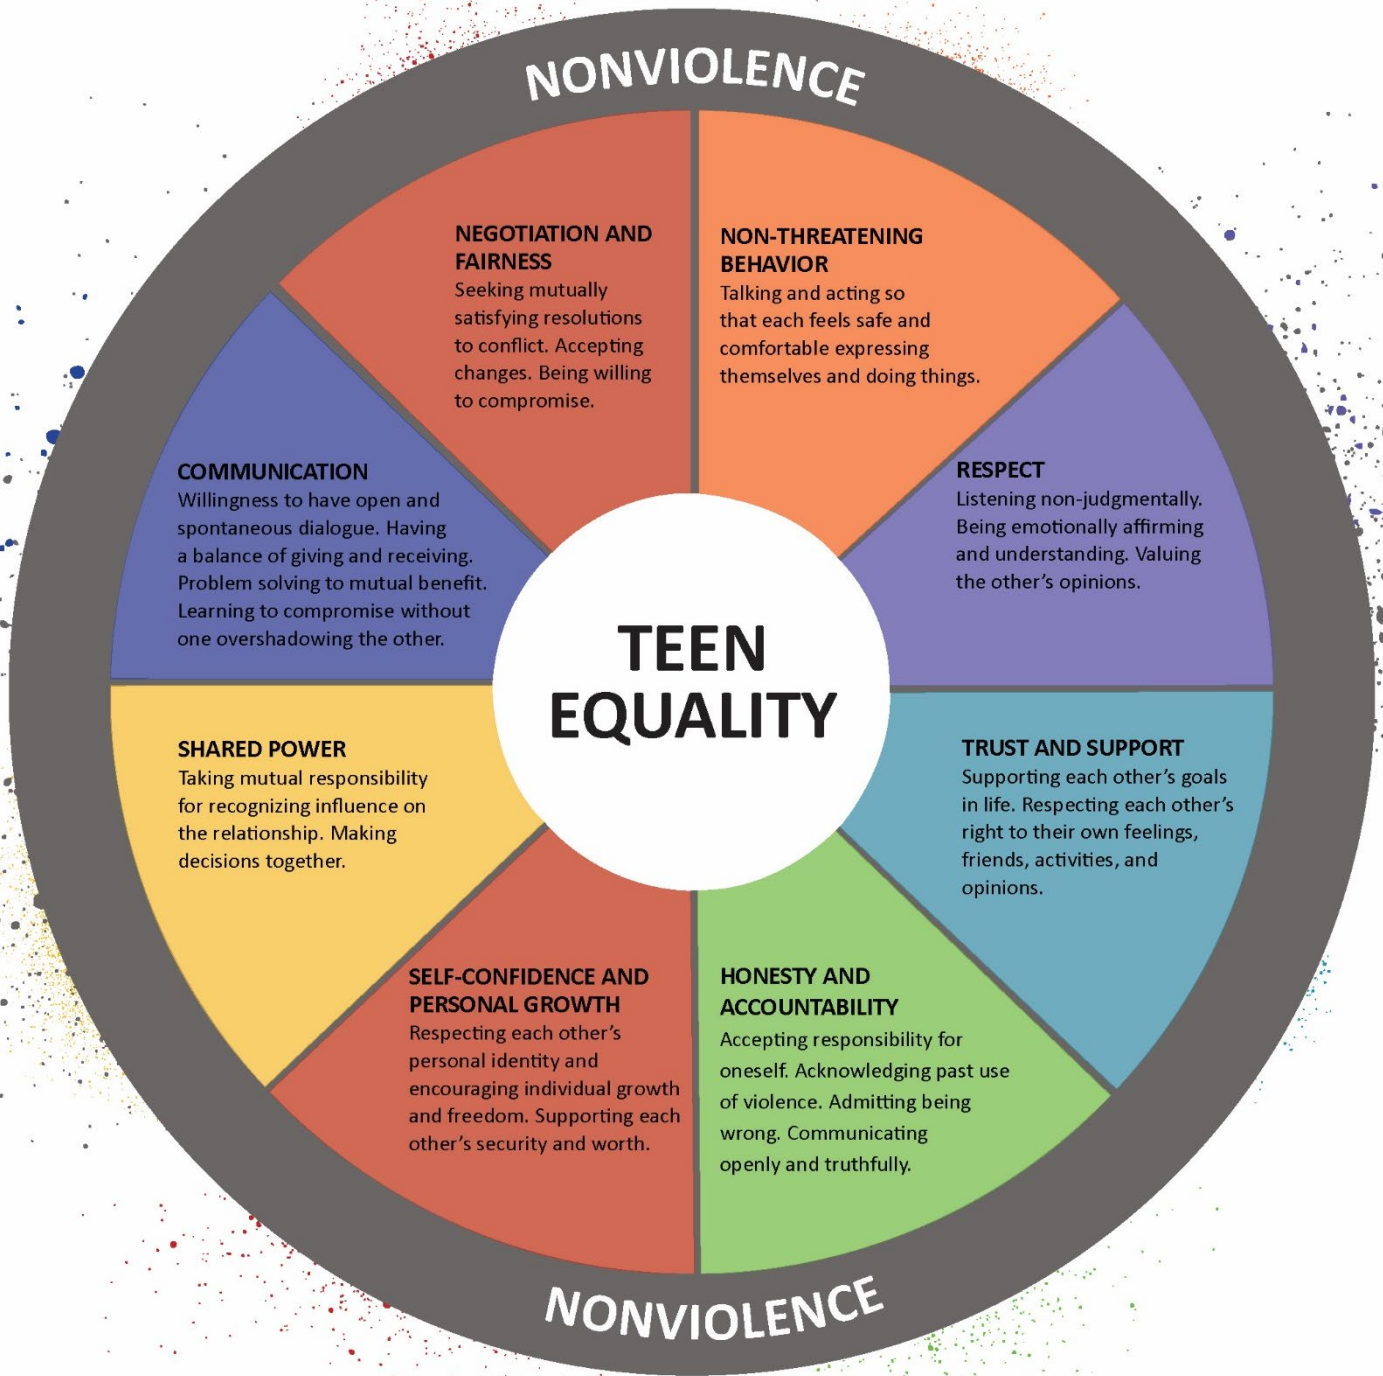

Teen Equality Wheel

Adapted from the Domestic Abuse Intervention in Duluth, Minnesota

Teen Power & Control Wheel

Adapted from the Domestic Abuse Intervention in Duluth, Minnesota